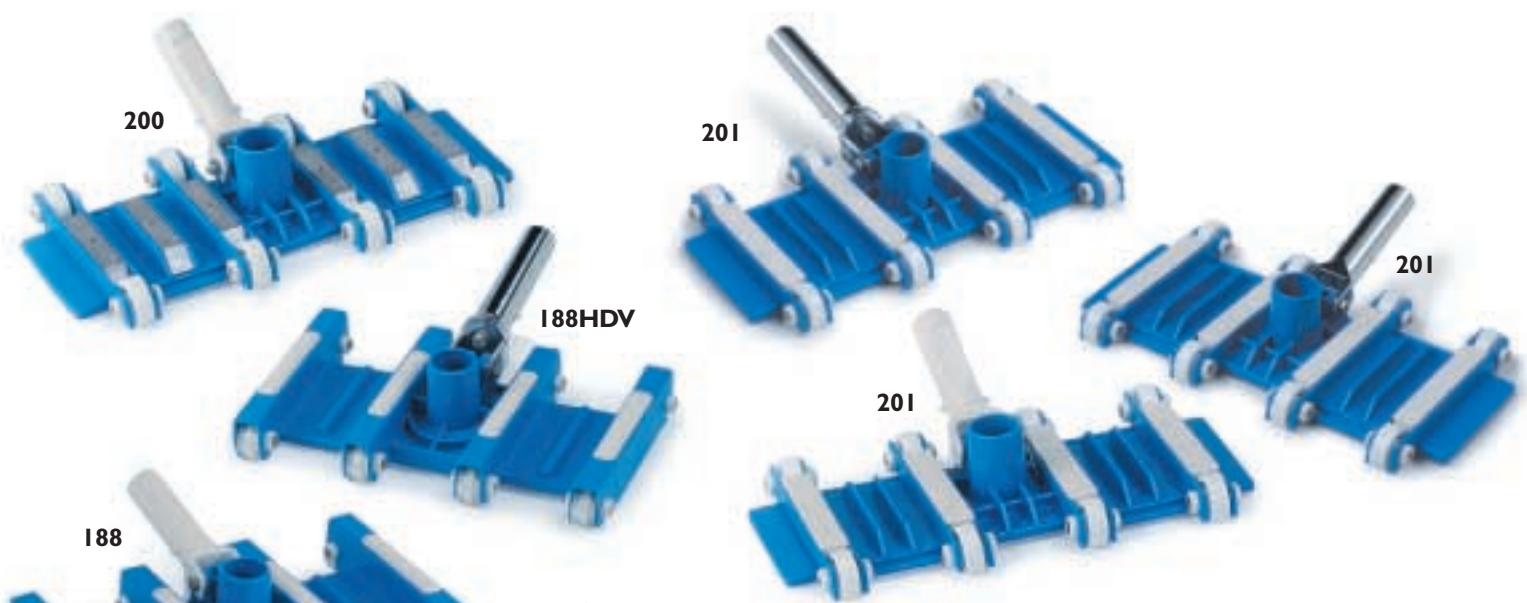

See Pentair catalog for replacement cams.

VACUUMS

Vinyl Liner Vacuums

- 191SW EconoVac Head.** Blue ABS with 2 enclosed weights Packed 12 R201108
- 193 Oval Vinyl Liner Vacuum.** Features replaceable brushes, vinyl bumper, enclosed weights and snap-adapt handle. Fits 1/4" and 1/2" vac hose Packed 6 Clam Shell R201350
- 198 Contour Vinyl Liner Vacuum.** Weighted vacuum with spring loaded handle and vinyl bumper. Brushes channel debris into vortex. Fits 1/4" and 1/2" vac hoses Packed 6 Clam Shell R201356
- 194 Econo Triangular Vac Head.** Weighted tri vac includes replaceable brushes and snap-adapt handle. Fits 1/4" and 1/2" vac hose Packed 6 Clam Shell R201392
- 450 Basic Contour Vinyl Vacuum.** Smooth rounded edges. Brushes channel debris into vortex for better cleaning. Snap-adapt handle. Fits 1/4" and 1/2" vac hose Packed 6 Clam Shell R500016
- 196 ClearView Vacuum.** Triangular shaped and weighted see-thru design features two-piece 1/4"- 1/2" vac hose swivel connection. Protective vinyl bumper and adjustable replaceable brushes Packed 6 Clam Shell R201398