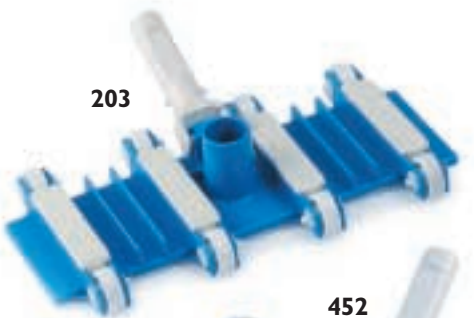

Flexible Vacuums

- **188 12" Flexible Vacuum.** Rugged polyethylene housing features enclosed weights and adjustable solid molded wheels ..... Packed 6 Clam Shell R201112
- **188HDV 12" Flexible Vacuum.** Model #188 with #152 Metal Swivel Handle and Ball Bearing Wheels ..... Pack 6 R201024
- **200 Slimline Flexible Vacuum.** 14" width low profile design with 6 weights and adjustable molded wheels with stainless steel hardware ..... Packed 6 Clam Shell R201380
- **201 Economy Flexible Vacuum.** 14" low profile with 4 weights under plastic covers. Spring loaded snap-adapt handle, stainless steel hardware and adjustable wheels ..... Packed 6 Clam Shell R201384
- **Flex-A-Vac.** Model #201 with chrome handle .....Boxed R201062
- **Flex-A-Vac.** Model #201 with chrome swivel handle .....Boxed R201064
- **203 SuperFlex Vacuum.** Economy 14" UV ray inhibited body and enclosed weights. Spring loaded snap-adapt handle and factory set replaceable wheels .....Packed 6 Clam Shell R201388
- **452 Flexible Vac Head.** Features rounded corners, enclosed weights under plastic covers, snap-adapt handle and factory set solid molded wheels ..... Packed 6 Clam Shell R500008

See Pentair catalog or price list for Vacuum replacement parts.