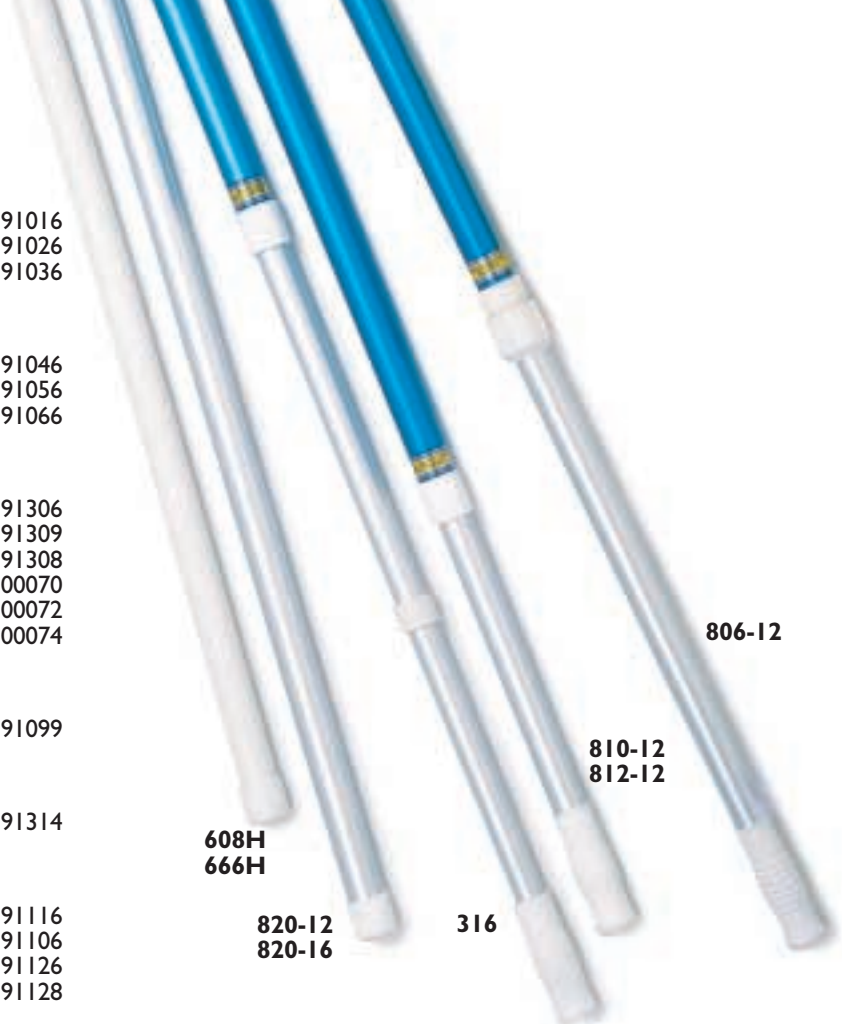

3 Piece Telescopic—Plastic Cam

316	5½' to 15½' Pack 6	R191099
------------	-------------	--------------	---------

3 Piece Telescopic—E-Z Lock Device

816	5½' to 15½' Pack 6	R191314
------------	-------------	--------------	---------

1 Piece Straight Poles w/pole cap

820-16	Full 16' length Pack 12	R191116
820-12	Full 12' length Pack 12	R191106
608H	1¼" x 4' PVC Pack 12	R191126
666H	1¼" x 6' PVC Pack 12	R191128

POLE ACCESSORIES

1125 Pole Cap.	Fits 1⅝" dia. poles Bulk	R22006
900 Pole Cap.	Fits 1¼" dia. poles Bulk	R22007
White Vinyl Handle Grip			
	1" Dia. Bulk	R22025
	1⅝" Dia. Bulk	R22054
	1¼" Dia. Bulk	R22057
145 Pole Hangers.	Molded ABS with screws Packed BP 24	R221036
143 Metal Pole Hangers.	Blue anodized aluminum.		
	Includes screws Packed BP 24	R221042
165 Hose Hangers.	Molded ABS. Includes screws Packed BP 24	R221046
167 Hose, Pole, Accessory Hangers.	Large multi-purpose hangers hold variety of products Packed BP 12	R221054
146S Rust Stone.	Fine grit stone abrasive with snap-adapt handle Packed BP 24	R221096
147 Adapter.	Fits all pool poles. 3 pieces per set with 6 brass bolts and nuts. Packed BP 24	R221126
147S Adapter.	One piece per BP card. 2 brass bolt and nuts Packed 24	R221136
155 Brass Bolt and Wing Nut	 Bulk	R221156
	 6 Sets BP Bulk	R221166

Safety Float Lines

FLOATS/SAFETY EQUIPMENT

Unsinkable, durable polyethylene floats come in a variety of sizes and color combinations including 3" x 5" Ovals, 5" x 7" Ovals and 7" x 7" Rounds. Safety Float lines are also available sized to fit standard and some custom pool widths. A complete listing including float keepers is included in the Pentair catalog or price list.