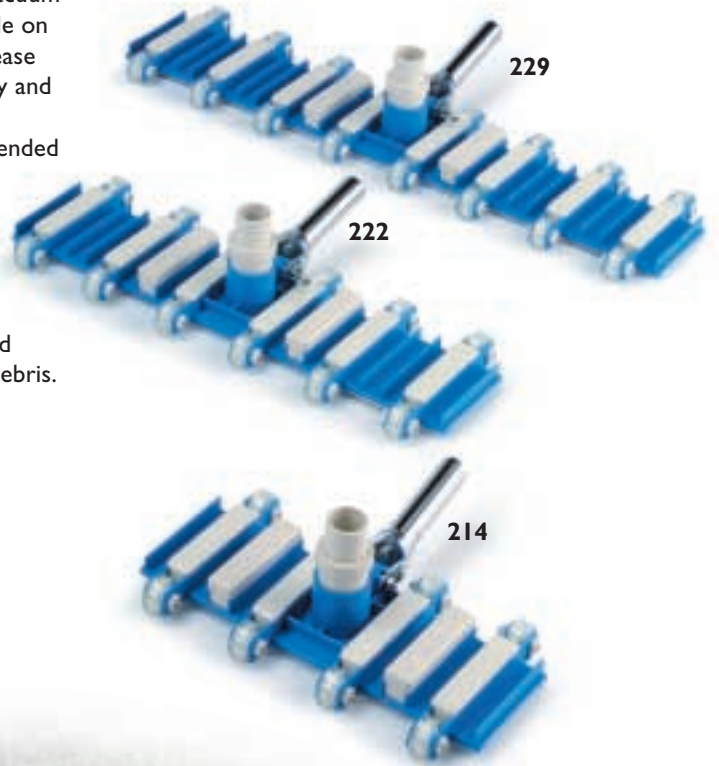

PRO-VAC®

These patented vac heads will clean a pool bottom in up to half the time, even with low flow suction. Unique suction chamber concentrates vacuum velocity from both ends as well front to back. Has metal swivel handle on stainless steel shaft and strategically placed weights for balance and ease of operation. Adjustable wheels increase or decrease vacuum velocity and special flex strips guide debris into exclusive suction chamber. Swivel connection for 1½" vac hose while 2" fits directly on body. Recommended by Service Pros throughout the world.

- **214**   **14" Width.** 8Wheels ..... Pack 6   R201276
- **222**   **22" Width.** 12Wheels ..... Pack 1   R201286
- **229**   **29" Width.** 16Wheels ..... Pack 1   R201296

Each Pro-Vac is assembled with white "short leg" strips for leaves and large debris. A blue "long leg" strip is included for sand, silt and fine debris. Replacements available in 5' lengths.