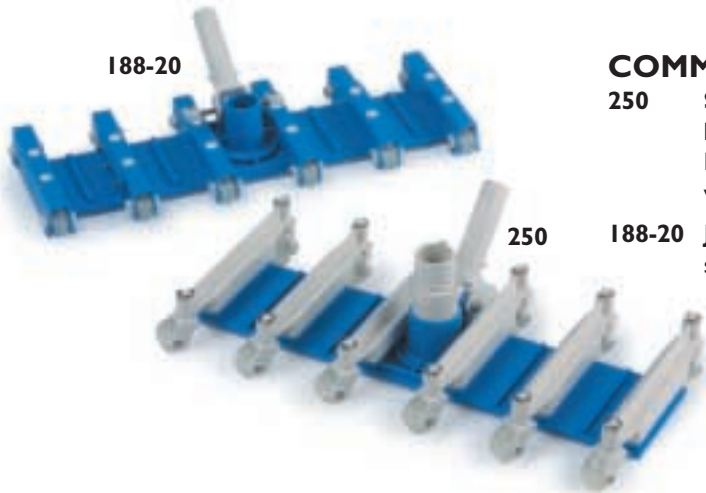

MINI LAB TEST KIT

Complete 11 test portable lab designed for the Service Pro. Includes Free, Total and Combined Chlorine, Bromine, Iodine, pH, Acid Demand, Alkali Demand, Total Alkalinity, Water Hardness and Cyanuric Acid. Cl range to 10 ppm. Pro test cell with all tablets and reagents and Water Test Booklet.

Pro-11 Mini Lab. Red Tote Box ..... Pack 6 R151716