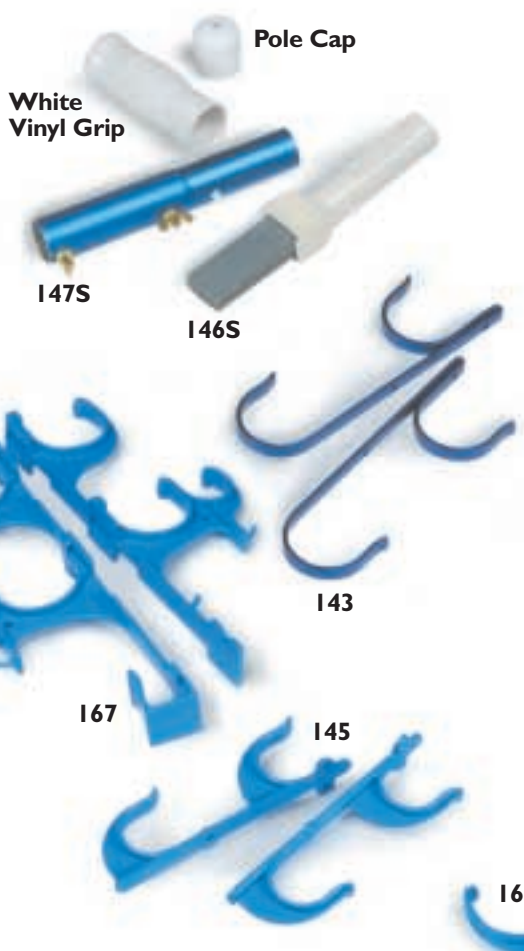

2 Piece Telescopic—E-Z Lock Device

806-16	8' to 15½' Pack 12	R191306
806-12	6' to 11½' Pack 12	R191309
806-8	4' to 7½' Pack 12	R191308
406-16	8' to 16' Pack 12	R500070
406-12	6' to 12' Pack 12	R500072
406-8	4' to 8' Pack 12	R500074

3 Piece Telescopic—Plastic Cam

316	5½' to 15½' Pack 6	R191099
------------	-------------	--------------	---------

3 Piece Telescopic—E-Z Lock Device

816	5½' to 15½' Pack 6	R191314
------------	-------------	--------------	---------

1 Piece Straight Poles w/pole cap

820-16	Full 16' length Pack 12	R191116
820-12	Full 12' length Pack 12	R191106
608H	1¼" x 4' PVC Pack 12	R191126
666H	1¼" x 6' PVC Pack 12	R191128

POLE ACCESSORIES

1125 Pole Cap.	Fits 1⅝" dia. poles Bulk	R22006
900 Pole Cap.	Fits 1¼" dia. poles Bulk	R22007
White Vinyl Handle Grip			
	1" Dia. Bulk	R22025
	1⅝" Dia. Bulk	R22054
	1¼" Dia. Bulk	R22057
145 Pole Hangers.	Molded ABS with screws Packed BP 24	R221036
143 Metal Pole Hangers.	Blue anodized aluminum.		
	Includes screws Packed BP 24	R221042
165 Hose Hangers.	Molded ABS. Includes screws Packed BP 24	R221046
167 Hose, Pole, Accessory Hangers.	Large multi-purpose hangers hold variety of products Packed BP 12	R221054
146S Rust Stone.	Fine grit stone abrasive with snap-adapt handle Packed BP 24	R221096
147 Adapter.	Fits all pool poles. 3 pieces per set with 6 brass bolts and nuts. Packed BP 24	R221126
147S Adapter.	One piece per BP card. 2 brass bolt and nuts Packed 24	R221136
155 Brass Bolt and Wing Nut	 Bulk	R221156
	 6 Sets BP Bulk	R221166